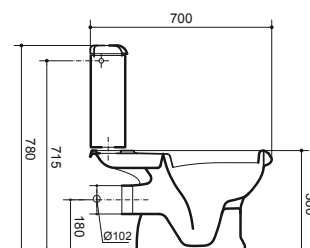

WC MONOBLOK WC KOMBI

821VA6Z0000F1 WC monoblok odvod u pod. WC closed coupled floor drainage.	743,91 KN

821VA7Z0000F1 WC monoblok odvod u zid. WC closed coupled wall drainage.	743,91 KN

828VA1Z00LRF1 Vodokotlić. Cistern Standard.	444,02 KN

82DVA1Z000001 WC daska duroplast antibakterijska. WC seat&cover duroplast-antibacterial.	186,52 KN

82DVA2Z000001 WC daska duroplast sporospuštajuća antibakterijska. WC seat&cover duroplast soft closing.	452,13 KN

82WVA1Z000001 WC daska drvena. WC seat&cover wooden.	206,84 KN