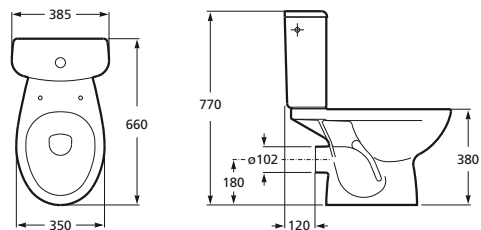

WC MONOBLOK WC KOMBI

821017Z0000F2

WC monoblok odvod u pod.
WC closed coupled floor drainage.

215,38 KN

821016Z0000F1

WC monoblok odvod u zid.
WC closed coupled wall drainage.

215,38 KN

828013Z00LRF1

Vodokotlić.
Cistern standard.

145,38 KN

82D011Z000001

WC daska duroplast antibakterijska.
WC seat&cover duroplast-antibak for set.

92,36 KN