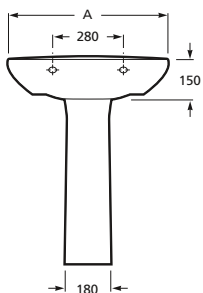

UMIVAONIK WASHBASIN

Umivaonik.
Washbasin.

810012Z001001	63 cm	153,93 KN
810013Z001001	56 cm	135,46 KN
810014Z001001	52 cm	116,99 KN
819011Z000001 Stalak. Pedestal.		101,47 KN

A	B	C	D
630	490	505	310
560	450	445	275
520	400	410	230