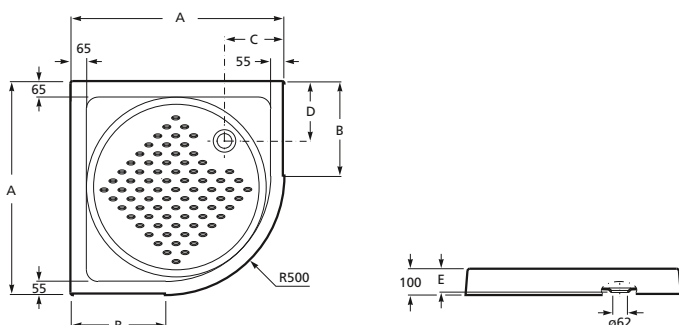

MARIA

TUŠ KADA

SHOWER TRAY

T2AHR1Z000001 90 x 90 x 10 cm R50 cm.

637,72 KN

Tuš kada s protukliznom zaštitom.
Shower base with anti-slip protection.

T2AHR2Z000001 80 x 80 x 10 cm R50 cm.

589,59 KN

Tuš kada s protukliznom zaštitom.
Shower base with anti-slip protection.

A	B	C	D	E
900	400	251	251	95
800	300	256	231	90