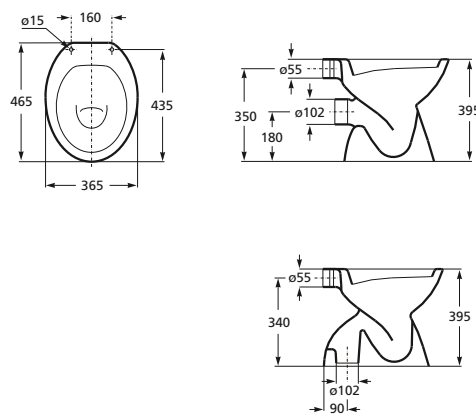

WC STOJEĆA WC SINGLE

822037Z0000F2 WC stojeća odvod u pod. <i>WC single coupled floor drainage.</i>	215,66 KN
822036Z0000F2 WC stojeća odvod u zid. <i>WC single coupled wall drainage.</i>	226,47 KN
82P031Z000001 WC daska polipropilen termoplast. <i>WC seat & cover polipropilene termoplast.</i>	123,14 KN