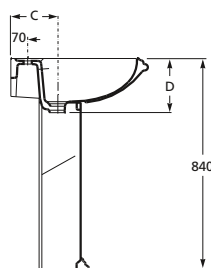

UMIVAONIK WASHBASIN

Umivaonik.
Washbasin.

810VA1Z001001	67 cm	594,30 KN
815VA1Z001001	45 cm	297,16 KN
815VA2Z001001	36 cm	223,37 KN

819VA1Z000001 Stalak. Pedestal.		297,16 KN

A	B	C	D	E
670	560	185	215	280
450	355	170	170	170
360	280	90	150	180