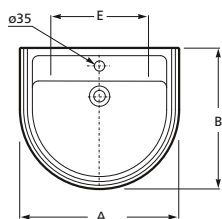

UMIVAONIK WASHBASIN

Umivaonik.
Washbasin.

810VA1Z001001	67 cm	594,30 KN
815VA1Z001001	45 cm	297,16 KN
815VA2Z001001	36 cm	223,37 KN

819VA1Z000001 Stalak. Pedestal.		297,16 KN

A	B	C	D	E
670	560	185	215	280
450	355	170	170	170
360	280	90	150	180