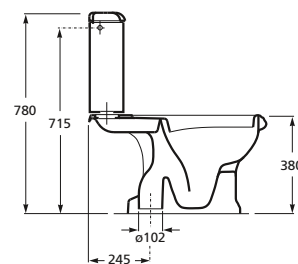

WC MONOBLOK WC KOMBI

821VA6Z0000F1 WC monoblok odvod u pod. WC closed coupled floor drainage.	743,91 KN

821VA7Z0000F1 WC monoblok odvod u zid. WC closed coupled wall drainage.	743,91 KN

828VA1Z00LRF1 Vodokotlić. Cistern Standard.	444,02 KN

82DVA1Z000001 WC daska duroplast antibakterijska. WC seat&cover duroplast-antibacterial.	186,52 KN

82DVA2Z000001 WC daska duroplast sporospuštajuća antibakterijska. WC seat&cover duroplast soft closing.	452,13 KN

82WVA1Z000001 WC daska drvena. WC seat&cover wooden.	206,84 KN