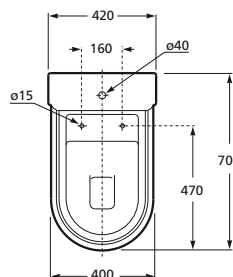

WC MONOBLOK WC KOMBI

821VA6Z0000F1 WC monoblok odvod u pod. WC closed coupled floor drainage.	743,91 KN

821VA7Z0000F1 WC monoblok odvod u zid. WC closed coupled wall drainage.	743,91 KN

828VA1Z00LRF1 Vodokotlić. Cistern Standard.	444,02 KN

82DVA1Z000001 WC daska duroplast antibakterijska. WC seat&cover duroplast-antibacterial.	186,52 KN

82DVA2Z000001 WC daska duroplast sporospuštajuća antibakterijska. WC seat&cover duroplast soft closing.	452,13 KN

82WVA1Z000001 WC daska drvena. WC seat&cover wooden.	206,84 KN