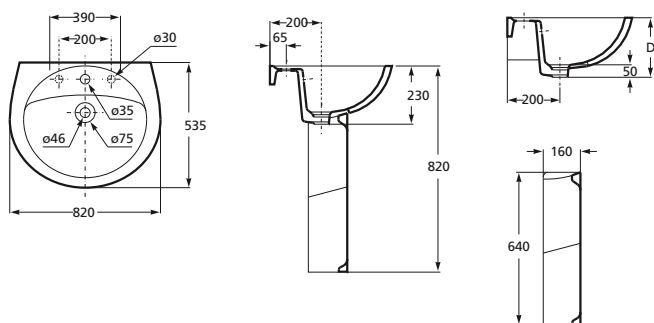

UMIVAONIK WASHBASIN

810HR1Z001001	82 cm	513,33 KN