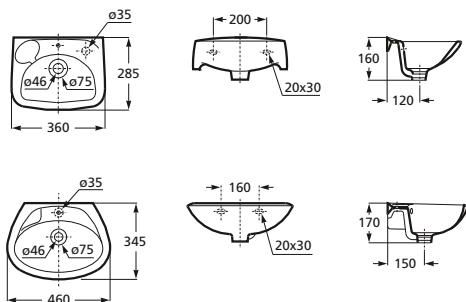

INDIVIDUAL PIECES

Zoom offers a series of individual pieces for completing your bathroom space in the most up-to-date style.

INDIVIDUALNI ARTIKLI INDIVIDUAL PIECES

UMIVAONIK WASHBASIN

815EK1Z001001	46 cm	152,35 KN
815EK3Z001001	36 cm	150,98 KN