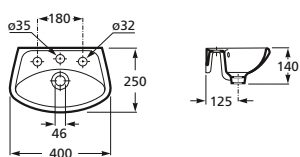

UMIVAONIK WASHBASIN

815EK2Z001001	40 cm	150,98 KN