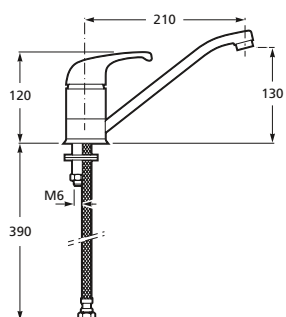

**SLAVINA
FAUCET**

351031Z000002

Slavina za sudoper.
Single lever kitchen sink faucet.

290,27 KN