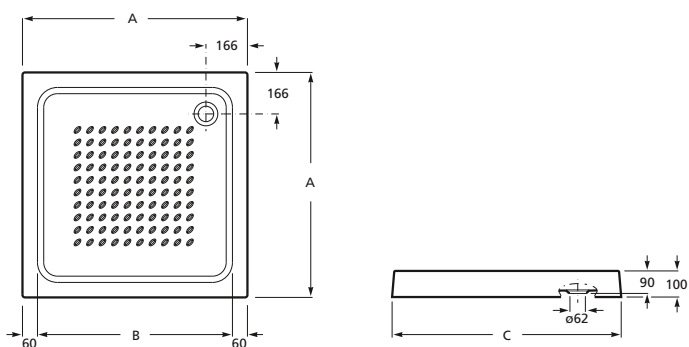

JULIA

TUŠ KADA

SHOWER TRAY

T1AHR1Z000001 90 x 90 x 10 cm.

635,19 KN

Tuš kada s protukliznom zaštitom.
Shower base with anti-slip protection.

T1AHR2Z000001 80 x 80 x 10 cm.

582,14 KN

Tuš kada s protukliznom zaštitom.
Shower base with anti-slip protection.

A	B	C
900	780	917
800	680	817