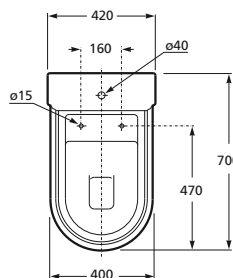

WC MONOBLOK WC KOMBI

821VA6Z0000F1 WC monoblok odvod u pod. WC closed coupled floor drainage.	743,91 KN

821VA7Z0000F1 WC monoblok odvod u zid. WC closed coupled wall drainage.	743,91 KN

828VA1Z00LRF1 Vodokotlić. Cistern Standard.	444,02 KN

82DVA1Z000001 WC daska duroplast antibakterijska. WC seat&cover duroplast-antibacterial.	186,52 KN

82DVA2Z000001 WC daska duroplast sporospuštajuća antibakterijska. WC seat&cover duroplast soft closing.	452,13 KN

82WVA1Z000001 WC daska drvena. WC seat&cover wooden.	206,84 KN