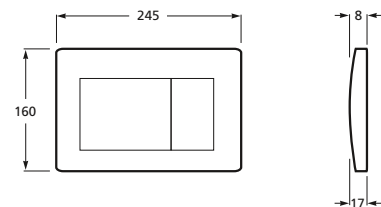

INDIVIDUALNI ARTIKLI INDIVIDUAL PIECES

UGRADBENI VODOKOTLIĆ CONCEALED CISTERN

C20HR1Z000001

Ugradbeni vodokotlić s okvirom za suhomontažnu ugradnju
Concealed cistern with pre-wall installation system for dry build up.

738,87 KN

TIPKALO OPERATING PLATE

C2PHR1Z00000C1

Tipkalo za vodokotlić s dual sistemom za ispiranje s 3 ili 6 lit.
vode.
Operating plate with double push-button for flushing 3 or 6 litres, chromed-glaced face.

135,46 KN

53