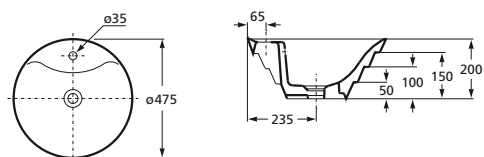

INDIVIDUALNI ARTIKLI INDIVIDUAL PIECES

UMIVAONIK WASHBASIN

812HR2Z001001 47,5 cm
Ugradbeni umivaonik (stepenasti).
Countertop washbasin built.

435,78 KN